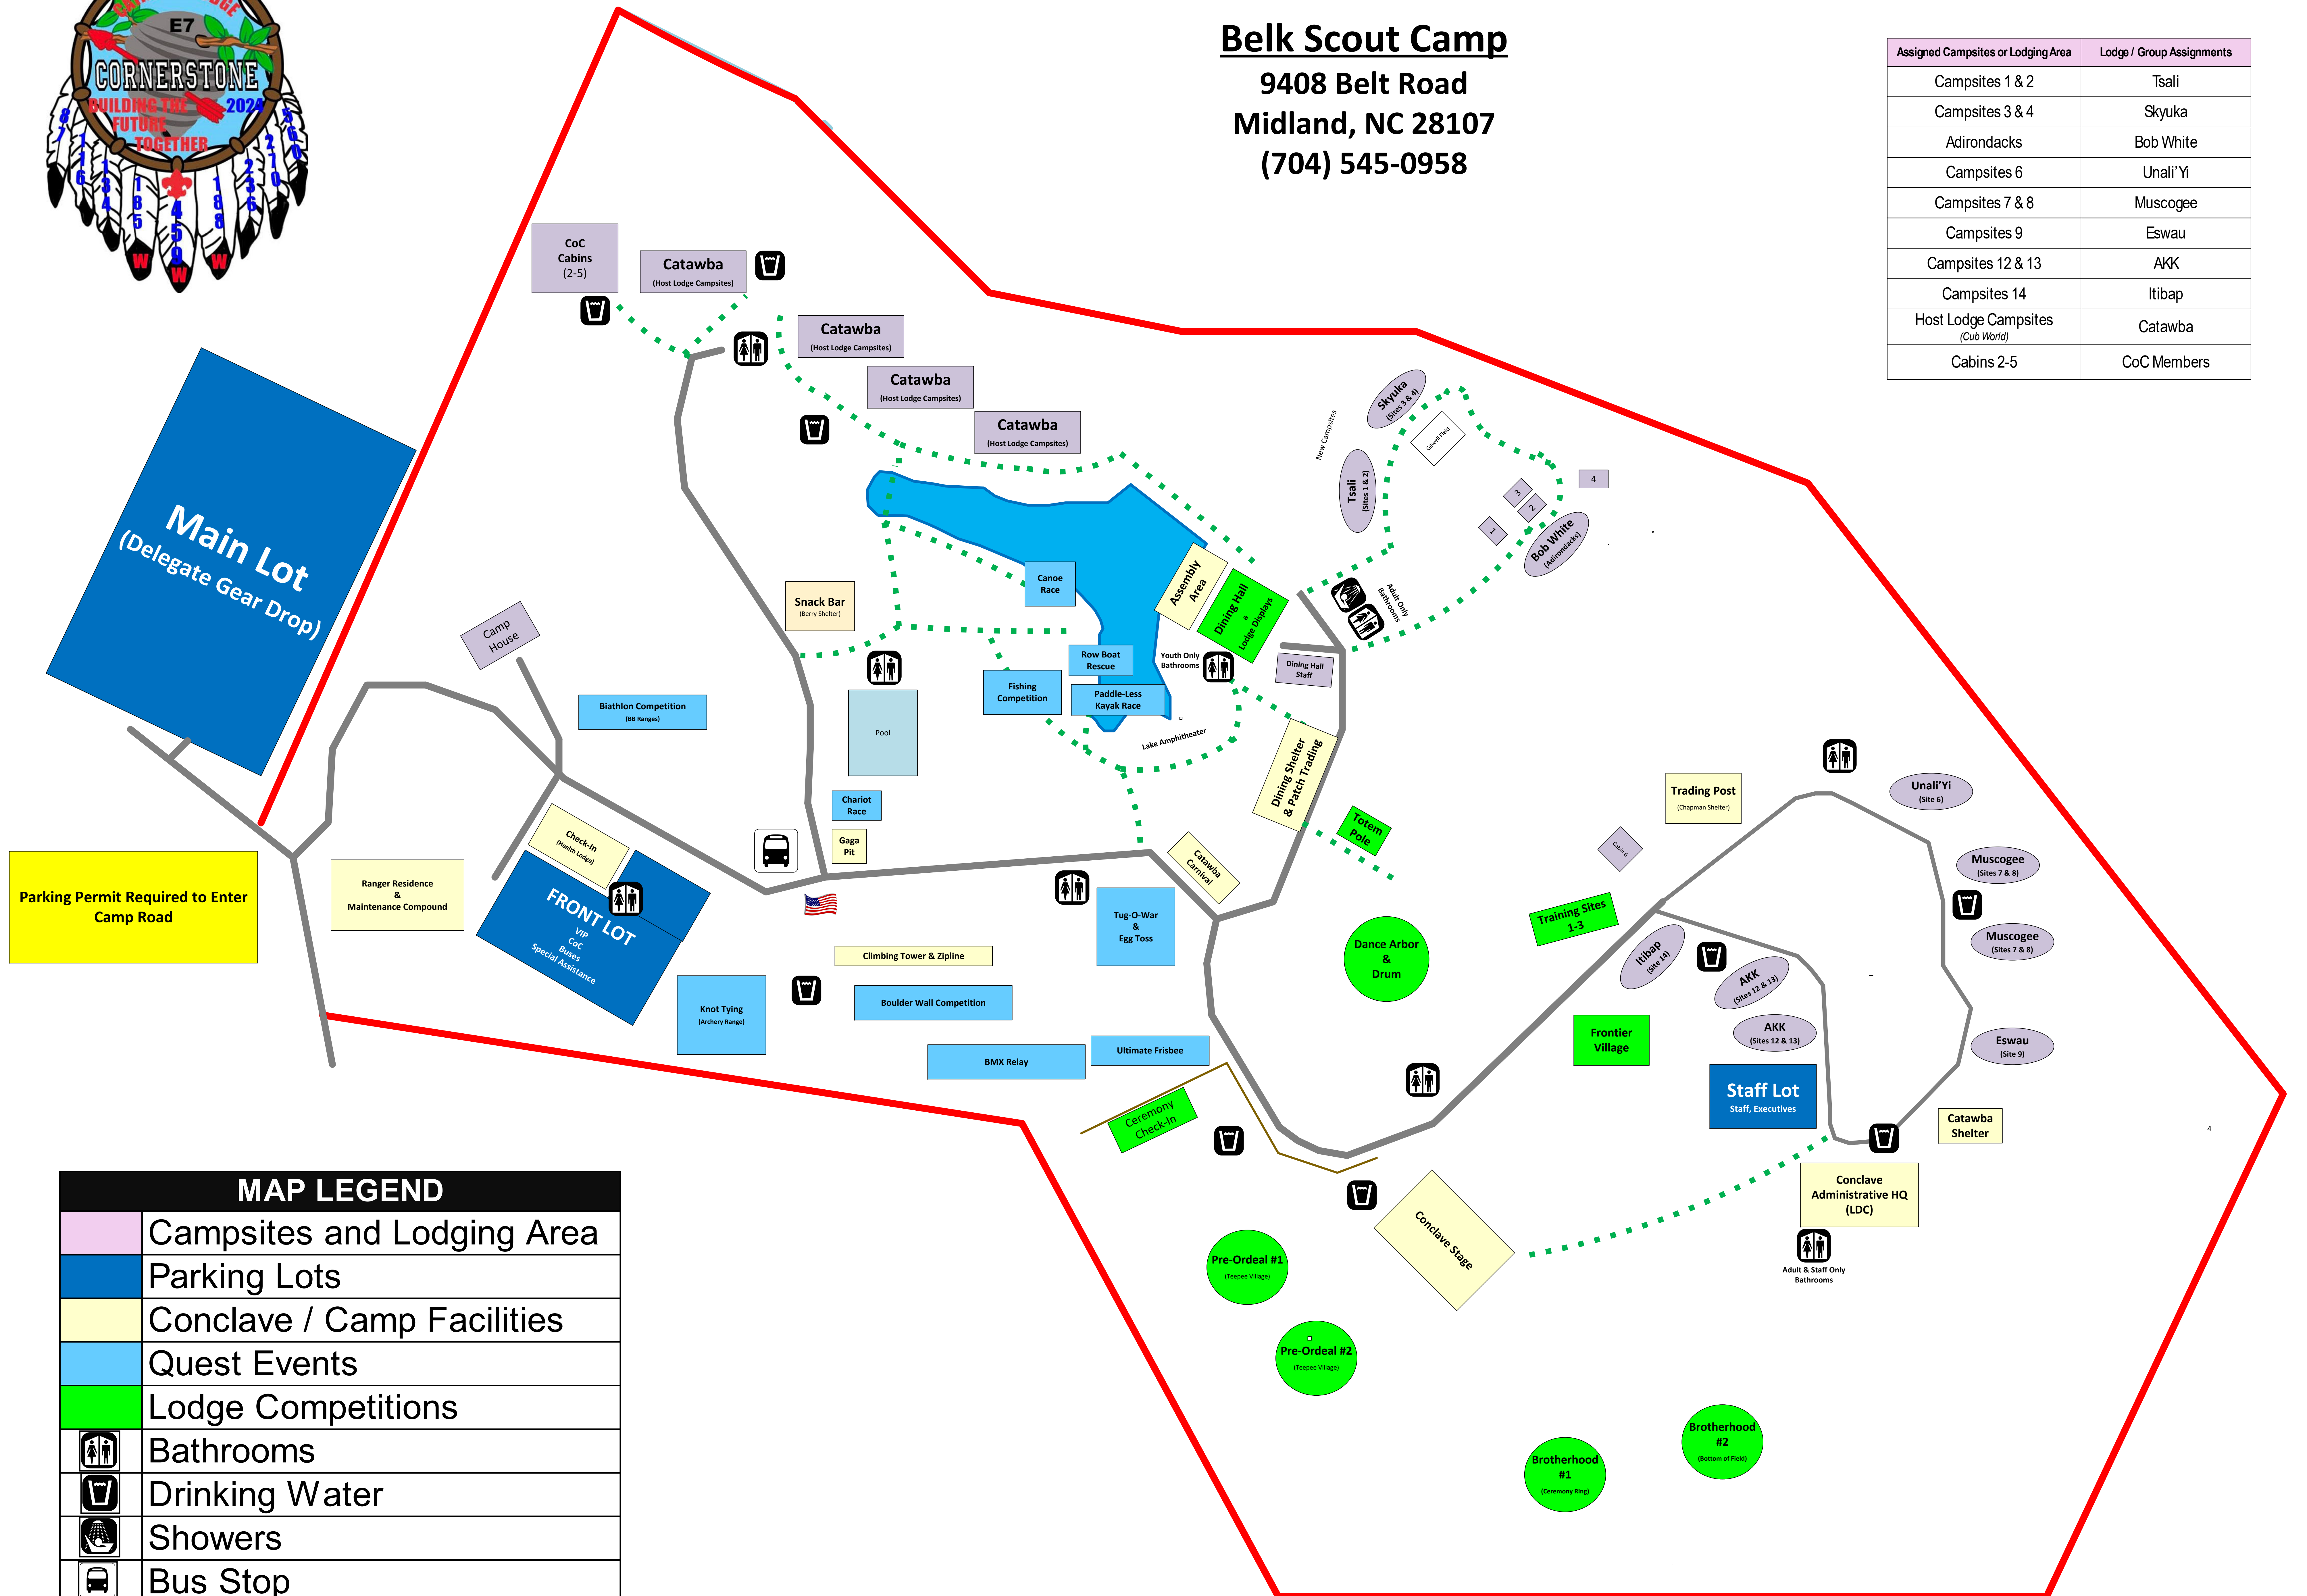

Belk Scout Camp

9408 Belt Road
Midland, NC 28107
(704) 545-0958

Assigned Campsites or Lodging Area	Lodge / Group Assignments
Campsites 1 & 2	Tsali
Campsites 3 & 4	Skyuka
Adirondacks	Bob White
Campsites 6	Unali'Yi
Campsites 7 & 8	Muscogee
Campsites 9	Eswau
Campsites 12 & 13	AKK
Campsites 14	Itibap
Host Lodge Campsites (Cub World)	Catawba
Cabins 2-5	CoC Members

Parking Permit Required to Enter Camp Road

MAP LEGEND	
	Campsites and Lodging Area
	Parking Lots
	Conclave / Camp Facilities
	Quest Events
	Lodge Competitions
	Bathrooms
	Drinking Water
	Showers
	Bus Stop
	Foot Trail